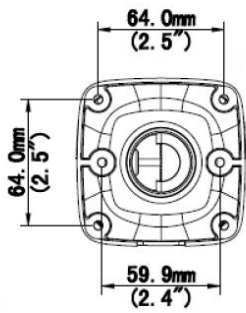

Dimensions