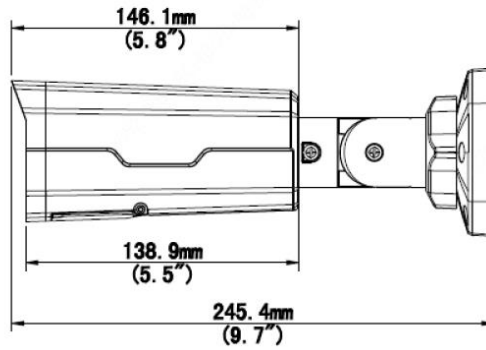

Dimensions

Accessories