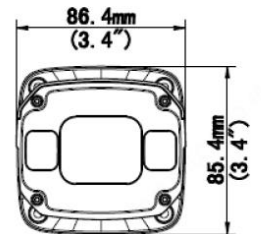

Dimensions