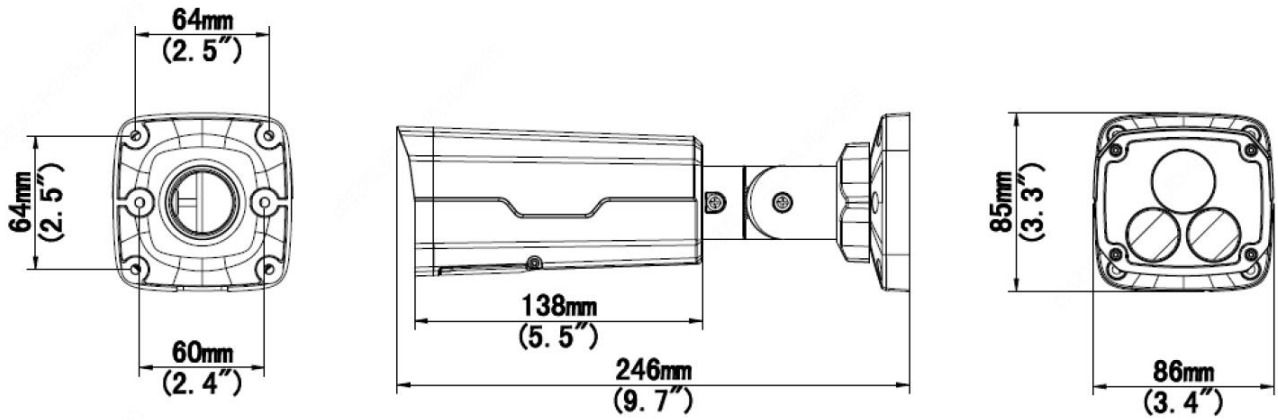

### Key Features

- High quality image with 5MP, 1/2.7" CMOS sensor
- 5MP (2880\*1620)@30/25fps; 4MP (2560\*1440)@30/25fps; 3MP (2304\*1296)@30/25fps; 2MP (1920\*1080)@30/25fps
- Ultra 265, H.265, H.264, MJPEG
- Color Night technology ensures 24-hour full-color images
- 120dB true WDR technology enables clear image in strong light scene
- Support 9:16 corridor Mode
- Alarm: 1 in/1 out, Audio: 1 in/1 out
- Supports 256Gb Micro SD card
- IP67 protection
- IK10 vandal resistant
- Support PoE power supply

### Dimensions