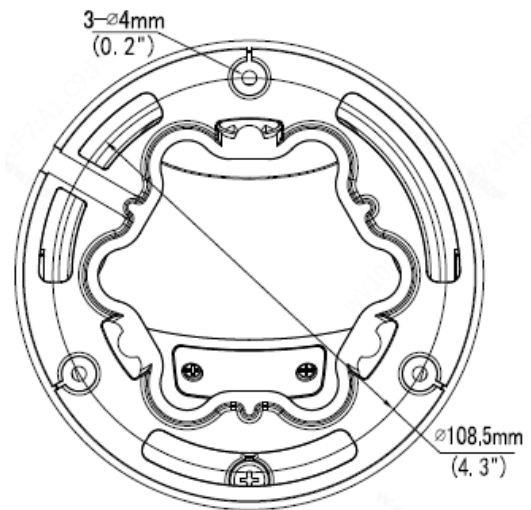

Environment	CE-ROHS (2011/65/EU;(EU)2015/863); WEEE (2012/19/EU); REACH (Regulation (EC) No 1907/2006)
Protection	IP67
General	
Power	DC 12V±25%, PoE (IEEE 802.3af)
	Power consumption: Max 8.0W
Power Interface	Ø 5.5mm coaxial power plug
Dimensions (Ø x H)	Ø129 x 110mm (Ø5.1" x 4.3")
Weight	0.67kg (1.48lb)
Material	Metal
Working Environment	-30°C ~ 60°C (-22°F ~ 140°F), Humidity: ≤95% RH (non-condensing)
Storage Environment	-30°C ~ 60°C (-22°F ~ 140°F), Humidity: ≤95% RH (non-condensing)
Surge protection	6KV
Reset button	Support

DIMENSIONS