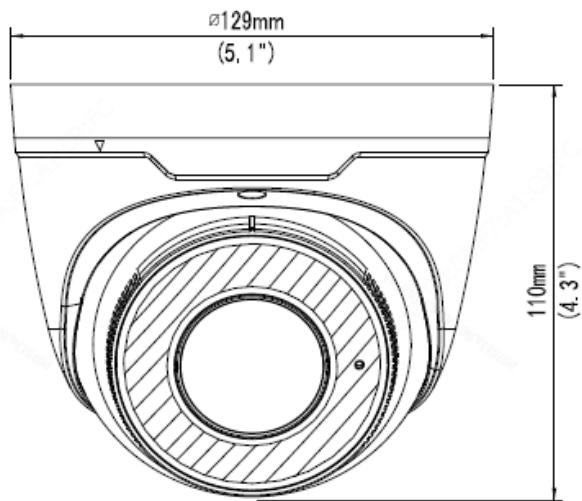

Environment	CE-ROHS (2011/65/EU;(EU)2015/863); WEEE (2012/19/EU); REACH (Regulation (EC) No 1907/2006)
Protection	IP67
General	
Power	DC 12V±25%, PoE (IEEE 802.3af)
	Power consumption: Max 8.0W
Power Interface	Ø 5.5mm coaxial power plug
Dimensions (Ø x H)	Ø129 x 110mm (Ø5.1" x 4.3")
Weight	0.67kg (1.48lb)
Material	Metal
Working Environment	-30°C ~ 60°C (-22°F ~ 140°F), Humidity: ≤95% RH (non-condensing)
Storage Environment	-30°C ~ 60°C (-22°F ~ 140°F), Humidity: ≤95% RH (non-condensing)
Surge protection	6KV
Reset button	Support

DIMENSIONS