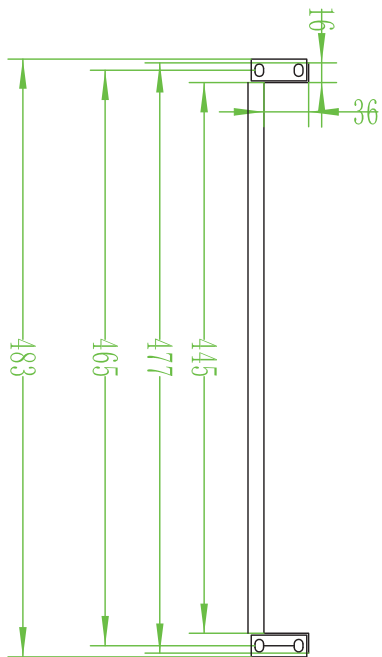

HYUNDAI

SECURITY DEVICE

Adjustable fixed heavy duty shelf

User Manual

HYU-NE-SHADJ001

HYUNDAI

For Inquiries, Please Contact:

Security Shop
Vladimira Popovica 6/6/A606
11070 Novi Beograd, Serbia
Tell +381 11 318 68 68
office@securityshop.rs