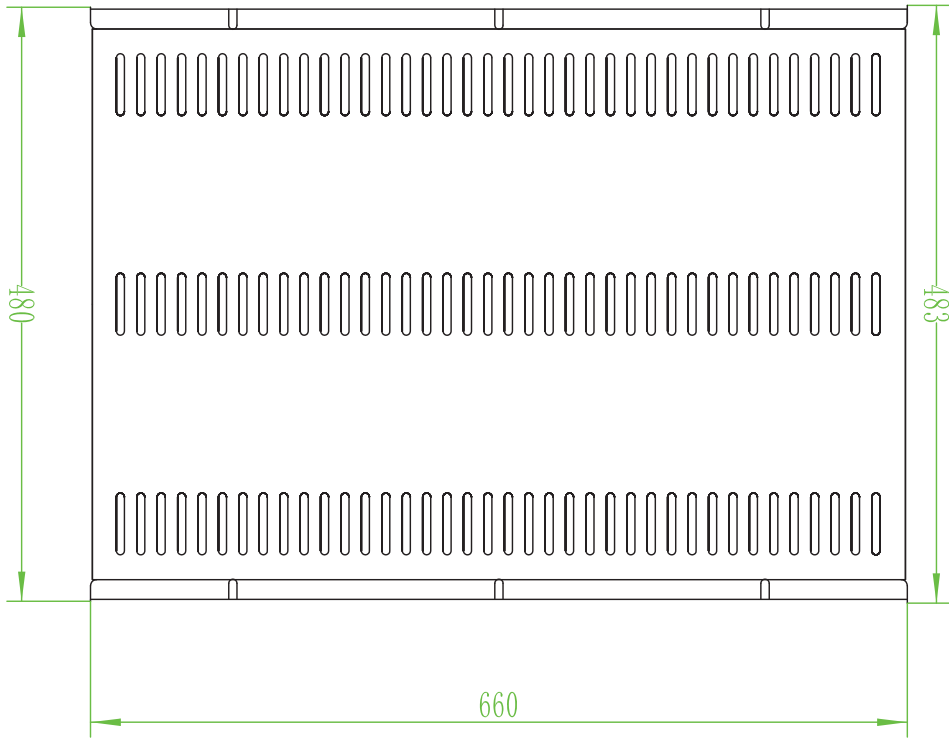

HYUNDAI

SECURITY DEVICE

Adjustable fixed heavy duty shelf

User Manual

HYU-NE-SHADJ001

HYUNDAI

For Inquiries, Please Contact:

Security Shop
Vladimira Popovica 6/6/A606
11070 Novi Beograd, Serbia
Tell +381 11 318 68 68
office@securityshop.rs