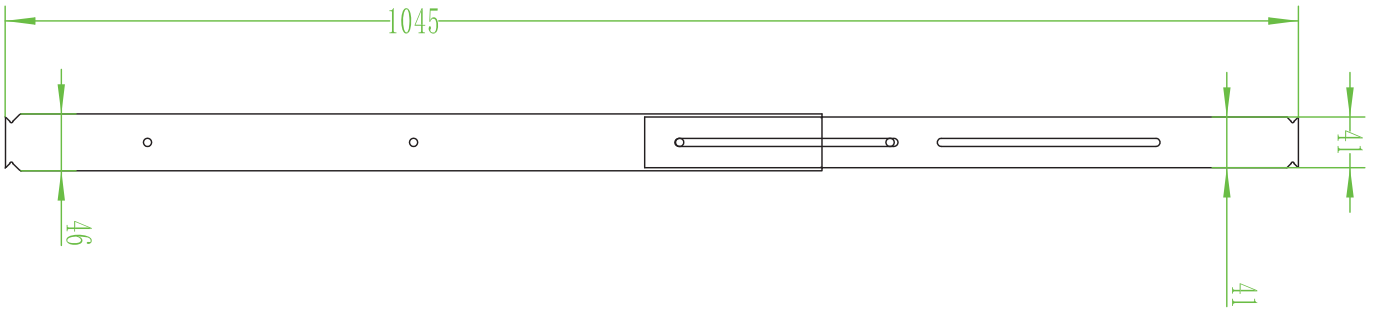

HYUNDAI

SECURITY DEVICE

Adjustable fixed heavy duty shelf

User Manual

HYU-NE-SHADJ001

HYUNDAI

For Inquiries, Please Contact:

Security Shop
Vladimira Popovica 6/6/A606
11070 Novi Beograd, Serbia
Tell +381 11 318 68 68
office@securityshop.rs