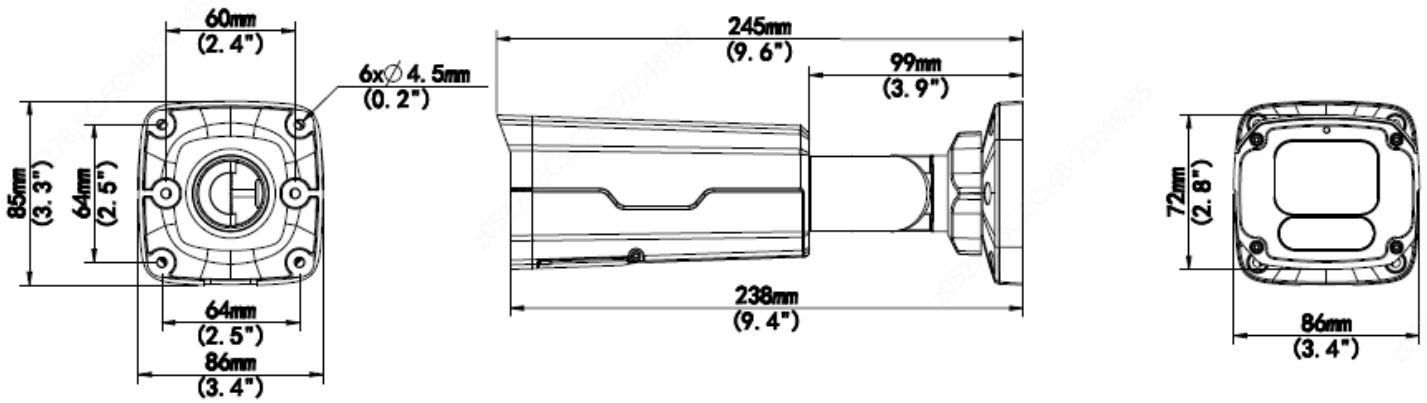

DIMENSIONS