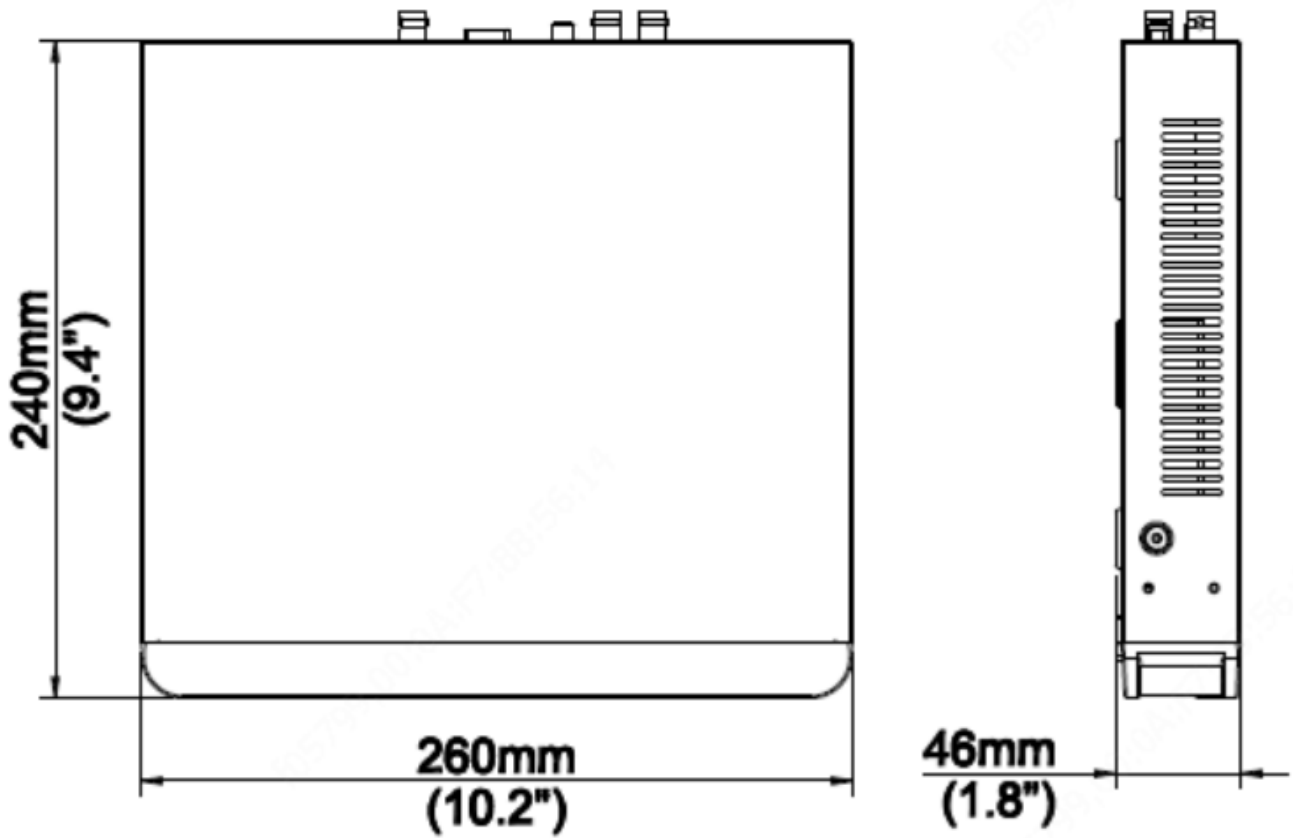

NETWORK VIDEO RECORDER

HYU-CC-RH216003

Key Features

- Support H.265/H.264 video formats
- Support audio over coaxial cable
- Support TVI, AHD, CVI, CVBS, IP cameras with adaptive access
- 4-channel BNC input
- Support 1-ch HDMI output, 1-ch VGA output, HDMI at up to 4K (3840 x 2160) resolution
- Long transmission distance over coaxial cable

Hard Disk	
SATA	1 SATA interface
Capacity	Up to 6TB for each disk
Smart	
VCA Detection	1-ch Intrusion detection and cross line detection on analog camera
VCA Search	Behaviour search on analog camera
External Interface	
Network Interface	1 RJ45 10M/100M self-adaptive Ethernet Interface
USB Interface	Rear panel: 2 x USB2.0
Serial Interface	1 x RS485
General	
Power Supply	12V DC Power Consumption: ≤8 W (without HDD)
Dimensions (W×D×H)	260mm × 240mm × 46mm (10.2" × 9.4"× 1.8")
Weight (without HDD)	≤1.1kg (2.42lb)
Working Environment	-10°C ~ + 55°C (+14°F ~ +131°F), Humidity ≤ 90% RH (non-condensing)

Dimensions

Rear Panel