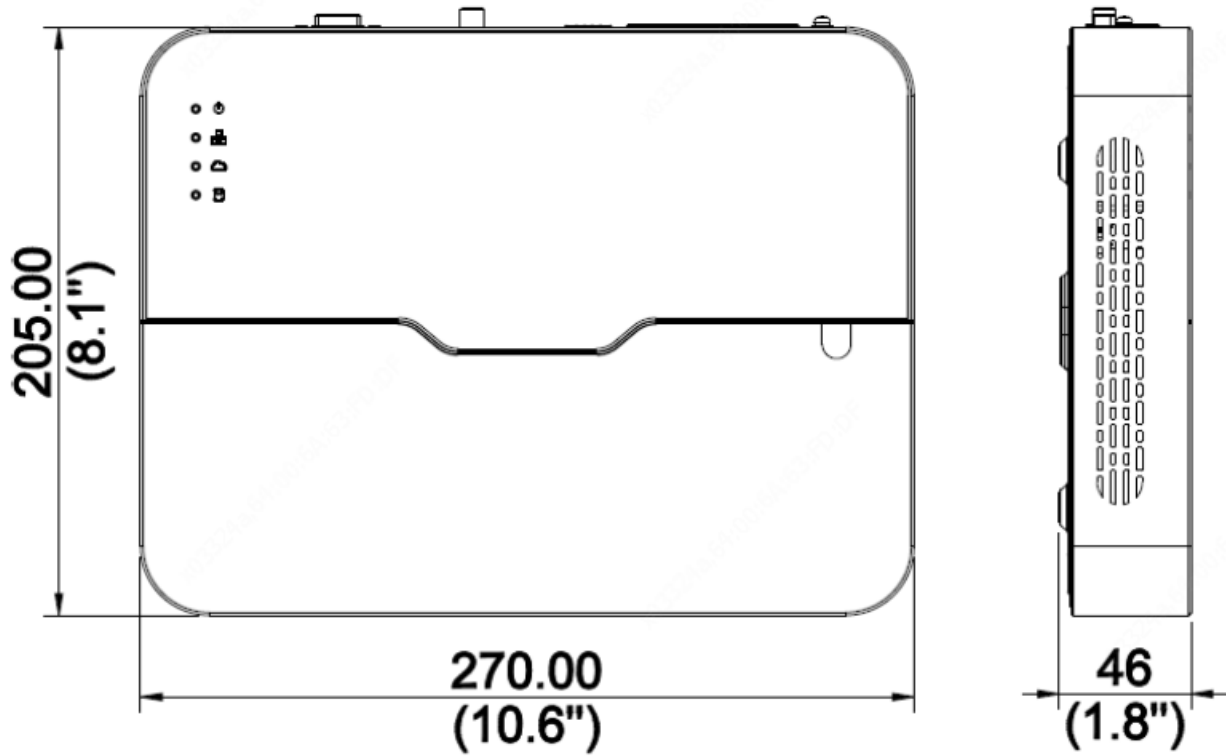

PoE

Interface	8 RJ45 10M/100M self-adaptive Ethernet Interface
Max Power	Max 30W for single port Max 75W in total
Supported Standard	IEEE 802.3at, IEEE 802.3af

General

Power Supply	52V DC Power Consumption: ≤ 9 W (without HDD)
Dimensions (W×D×H)	270mm × 205mm × 46mm (10.6"×8.1"×1.8")
Weight (without HDD)	≤ 0.8 kg (1.76 lb)
Working Environment	-10°C ~ +55°C (+14°F ~ +131°F), Humidity $\leq 90\%$ RH (non-condensing)

Dimensions

Rear Panel