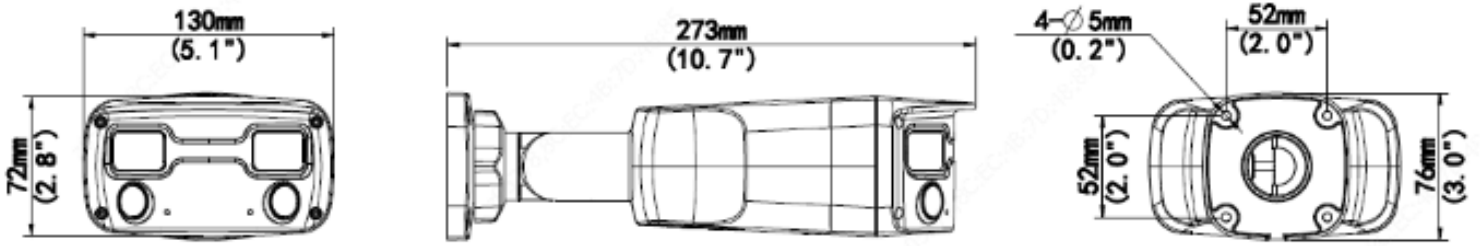

Dimensions

Accessories

Junction Mount	Pole Mount
HYU-CC-AJB07D (HYU-CC-AJB06A) + HYU-CC-AUPO6C	HYU-CC-AJB06A