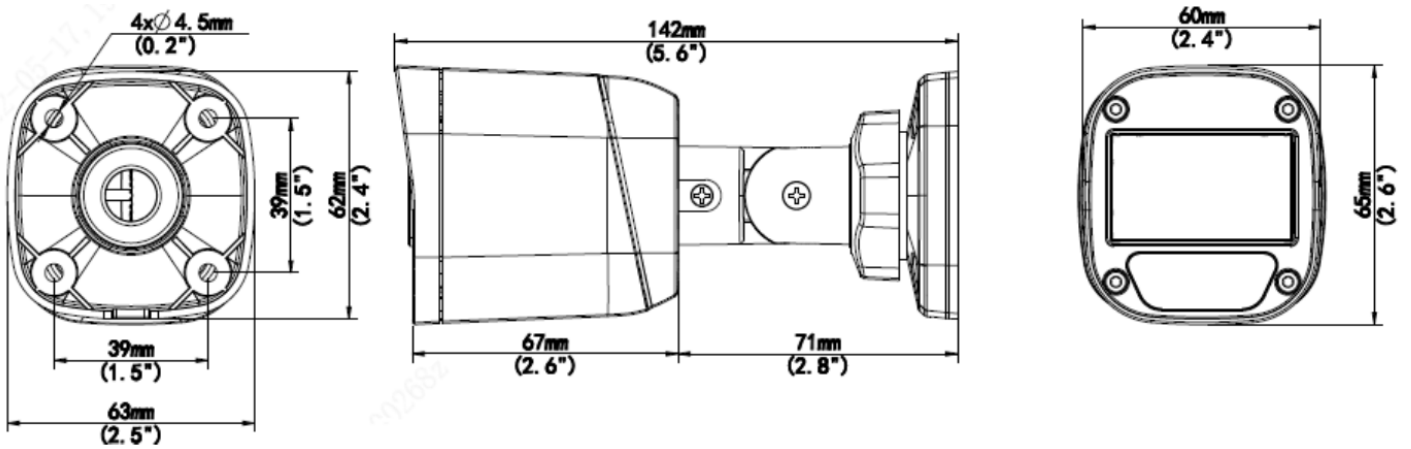

### 2MP Full Colour 4 in 1 HD Fixed Mini Bullet Camera HYU-CC-CHBF12002-C

#### Key Features

- 2MP high quality image
- TVI/AHD/CVI/CVBS
- Supports white light illumination, 24/7 full-colour imaging
- Supports 180° horizontal flip, 180° vertical flip
- OSD configuration menu, easy to operate
- IP67 waterproof and dustproof design, high reliability
- OSD configuration menu in 11 languages

### Specifications

Model	HYU-CC-CHBF12002-C
<b>Sensor</b>	
Pixel	2MP
Size	1/3"
Minimum illumination	0.02 lux (F1.6, AGC ON) 0.00 lux (white light on)
<b>Lens</b>	
Lens Type	4.0mm
Lens Mount	M12
Angle of View	H: 82.5° V: 42.1° D: 98.6°
<b>Illuminator</b>	
Illuminator	One white-light illuminator
Illuminator Distance	20m
Lifetime	≥60,000 hours
<b>Video</b>	
Resolution	1080P: 1920(H)×1080(V) 720P: 1280(H) ×720(V)
Frame Rate	TVI/AHD/CVI: 1080P@30fps, 1080P@25fps; 720P@30fps, 720P@25fps CVBS: PAL, NTSC
Shutter time	PAL: 1/25s-1/50000s NTSC: 1/30s-1/50000s
<b>Image</b>	
Exposure mode	4 modes: Global (default), BLC, HLC, DWDR
Day/Night	24/7 full-colour imaging
Digital noise reduction	2D/3D
White balance	Two modes: Auto (default), Manual
WDR	DWDR
Flip	Supports 180° horizontal flip, 180° vertical flip
<b>Interface</b>	
Power	5.5mm power interface
Video output	BNC, supports TVI/AHD/CVI/CVBS
<b>Operating environment</b>	
Temperature	-30°C to 60°C (-22°F to 140°F)
Humidity	≤95% (RH, non-condensing)
Surge protection	4KV
Ingress protection	IP67
<b>General</b>	
Power	DC 12V (±25%), with reverse polarity protection and surge protection, Max 2.4W
Mount	3D bracket supplied, surface mount (default), optional backbox, pole mount bracket
Dimensions	142mm*63mm*65mm (L*W*H)
Material	Plastic
Weight	145g (0.32lb)

### Dimensions