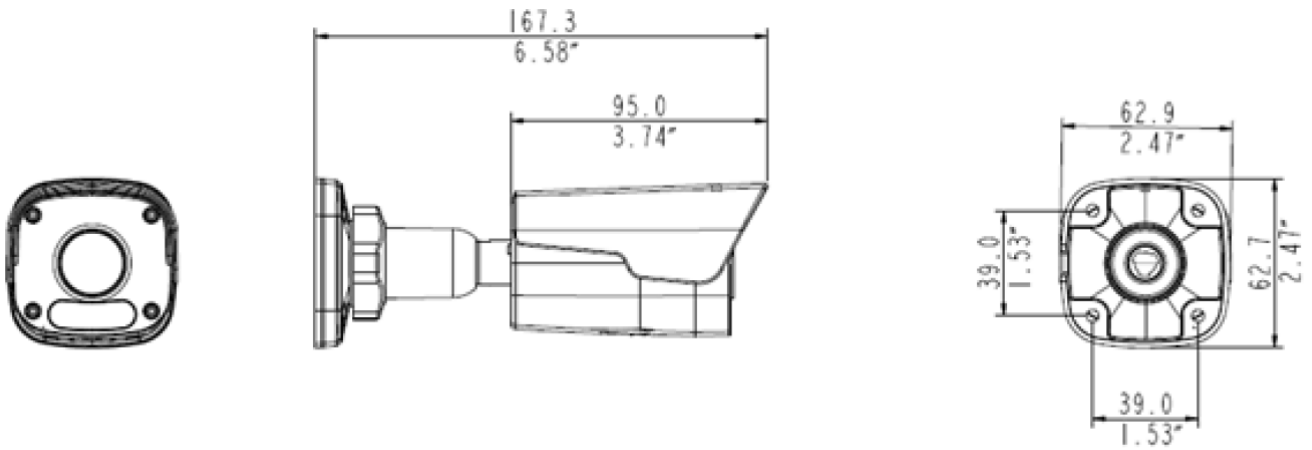

Dimensions

Accessories

HYU-CC-AJB05A