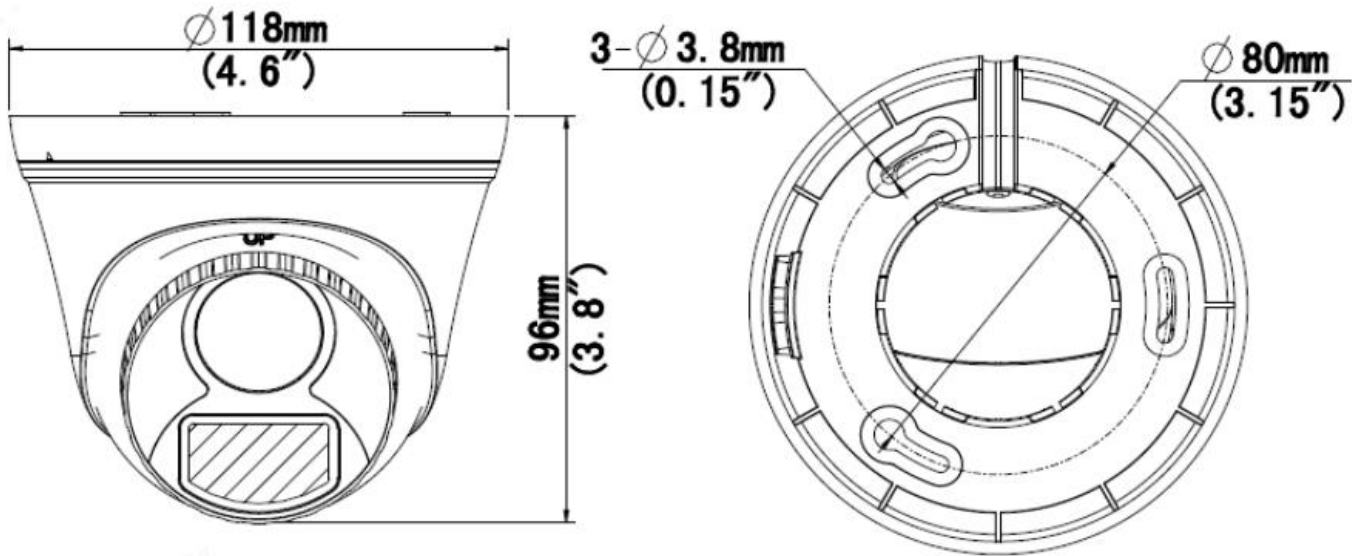

2MP 24/7 Full Colour HD Fixed Turret Camera HYU-CC-CHDF12002-C

Key Features

- 2MP high quality image
- TVI/AHD/CVI/CVBS
- Supports white light illumination, 24/7 full-color imaging
- Supports 180° horizontal flip, 180° vertical flip
- OSD configuration menu, easy to operate
- IP67 waterproof and dustproof design, high reliability
- OSD configuration menu in 11 languages

Specifications

Model	HYU-CC-CHDF12002-C
Sensor	
Pixel	2MP
Size	1/3"
Minimum illumination	0.02 lux (F1.6, AGC ON) 0.00 lux (white light on)
Lens	
Lens Type	2.8mm
Lens Mount	M12
Angle of View	H: 100.9° ; V: 56.5° ; D: 121.8°
Illuminator	
Illuminator	One white-light illuminator
Illuminator Distance	20m
Lifetime	≥60,000 hours
Video	
Resolution	1080P: 1920(H)×1080(V) 720P: 1280(H) ×720(V)
Frame Rate	TVI/AHD/CVI: 1080P@30fps, 1080P@25fps; 720P@30fps, 720P@25fps CVBS: PAL, NTSC
Shutter time	PAL: 1/25s-1/50000s NTSC: 1/30s-1/50000s
Image	
Exposure mode	4 modes: Global (default), BLC, HLC, DWDR
Day/Night	24/7 full-color imaging
Digital noise reduction	2D/3D
White balance	Two modes: Auto (default), Manual
WDR	DWDR
Flip	Supports 180° horizontal flip, 180° vertical flip
Interface	
Power	5.5mm power interface
Video output	BNC, supports TVI/AHD/CVI/CVBS
Operating environment	
Temperature	-30°C to 60°C (-22°F to 140°F)
Humidity	≤95% (RH, non-condensing)
Surge protection	4KV
Ingress protection	IP67
General	
Power	DC 12V (±25%), with reverse polarity protection and surge protection, Max 2.4W
Mount	Surface mount (default), optional backbox, wall mount bracket
Dimensions	Φ118mm*96mm (diameter*height)
Material	Plastic
Weight	205g (0.452lb)

Dimensions

Accessories

Accessory Model	Image	Remarks
HYU-CC-AWM03D		Fixed mini dome/plastic turret camera wall mount bracket - 126.42mm*125.57mm*183.37mm, sold separately