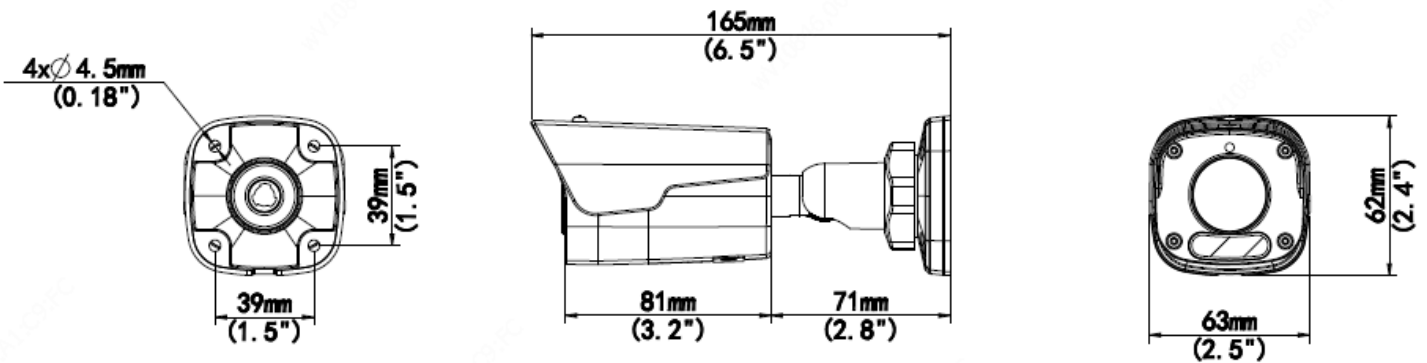

General	
Power	DC 12V±25%, PoE (IEEE 802.3af)
	Power consumption: Max 7.0W
Power Interface	Ø 5.5mm coaxial power plug
Dimensions (L x W x H)	165 × 63 × 62mm (6.5" × 2.5" × 2.5")
Weight	0.39kg (0.86lb)
Material	Metal + plastic
Working Environment	-30°C ~ 60°C (-22°F ~ 140°F), Humidity: ≤95% RH (non-condensing)
Storage Environment	-30°C ~ 60°C (-22°F ~ 140°F), Humidity: ≤95% RH (non-condensing)
Surge protection	4KV
Reset button	N/A

DIMENSIONS