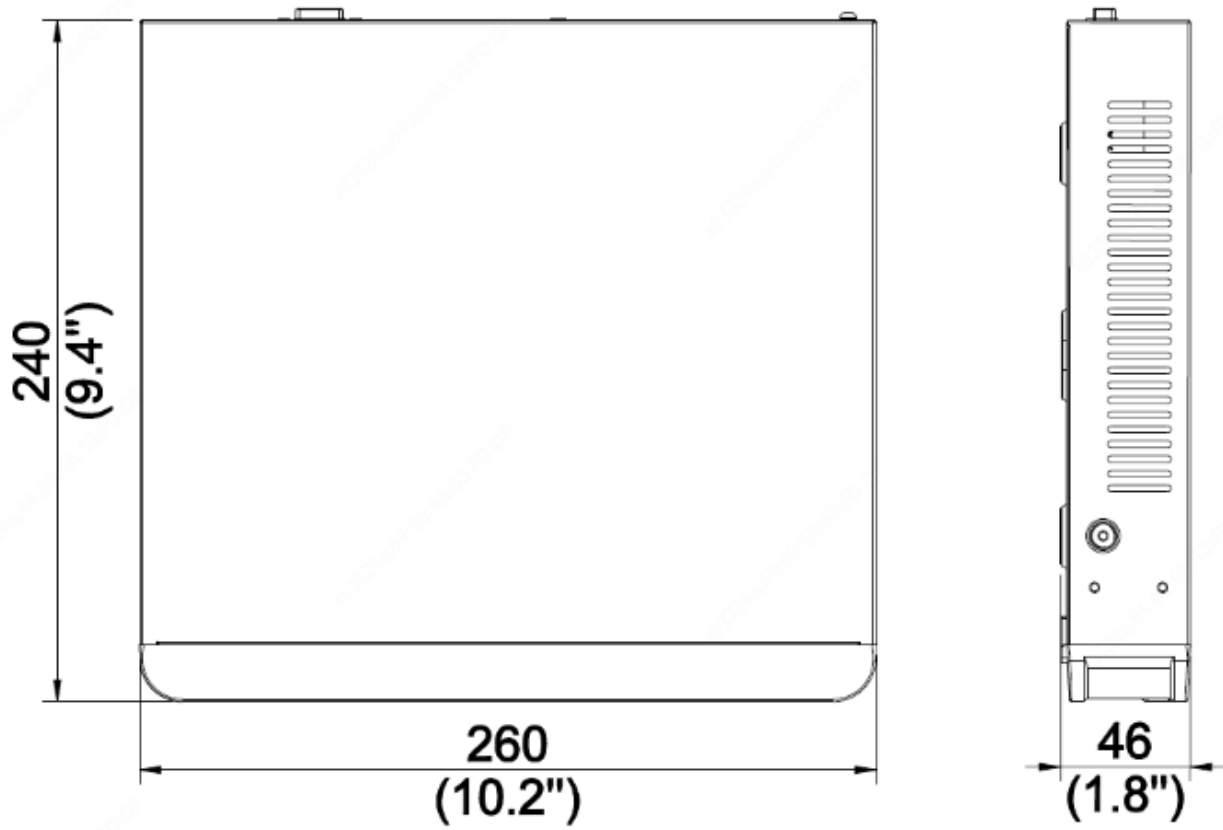

### Key Features

- Support Ultra 265/H.265/H.264 video formats
- 4-channel input
- Support mainstream cameras of ONVIF conformance (Profile S, Profile G, Profile T) and RTSP protocols
- Support 1-ch HDMI, 1-ch VGA, HDMI at up to 4K(3840x2160) resolution
- HDMI and VGA simultaneous output
- Up to 4K resolution recording
- 1 SATA HDD up to 8TB
- Support cloud upgrade

|                      |   |
|----------------------|---|
| USB Interface        | Rear panel: 2 x USB2.0  |
| Alarm In             | N/A   |
| Alarm Out            | N/A   |
| RS232                | N/A   |
| RS485                | N/A   |
| <b>General</b>       |   |
| Power Supply         | 12V DC<br>Power Consumption: ≤5 W (without HDD)                     |
| Dimensions (WxDxH)   | 260mm × 240mm × 46mm (10.2"×9.4"×1.8 ")                             |
| Weight (without HDD) | ≤0.98kg (2.16 lb)   |
| Working Environment  | -10°C ~ + 55°C (+14°F ~ +131°F), Humidity ≤ 90% RH (non-condensing) |

### Dimensions