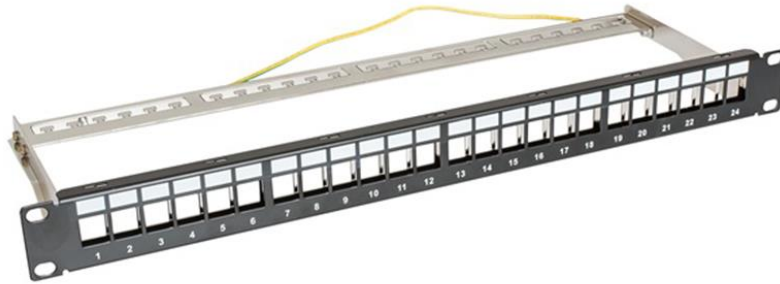

CABINET ACCESSORIES, Patch Panel

HYU-NE-PP6A18001

Product Details

19" 1U STP Cat.6A Blank Patch Panel 24

Ports use for Keystone jacks

With Back Bar