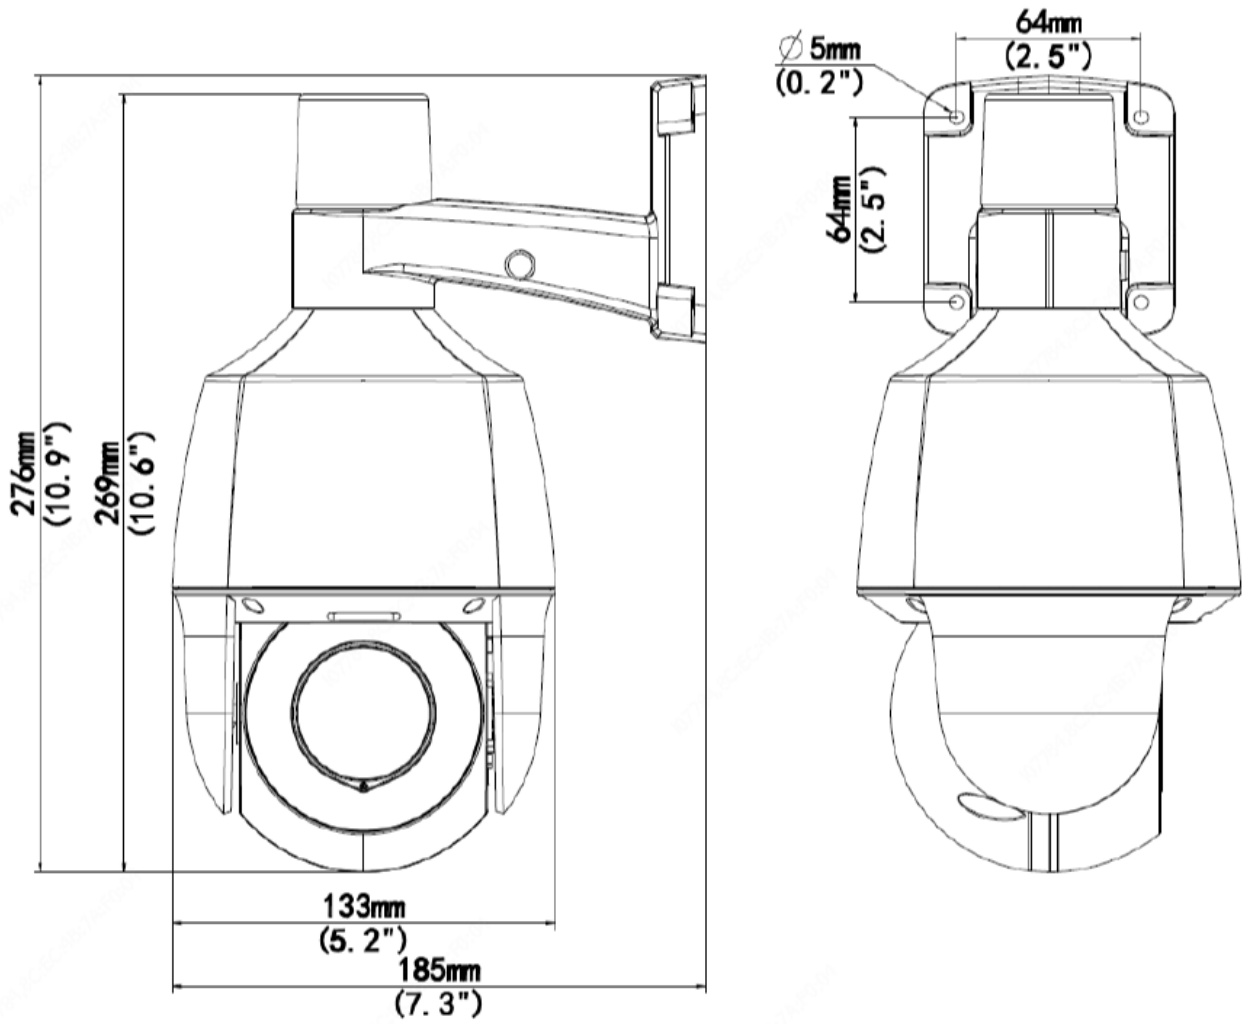

#### Key Features

- High quality image with 5MP, 1/2.7"CMOS sensor
- Ultra 265, H.265, H.264, MJPEG
- Smart intrusion prevention, support false alarm filtering, include Cross Line, Intrusion, Enter Area, Leave Area detection
- People Counting, support people flow counting and crowd density monitoring, suitable for different statistical scenarios
- LightHunter technology ensures ultra-high image quality in low illumination environment
- Up to 120 dB Optical WDR (Wide Dynamic Range)
- Built-in Mic & Speaker
- Smart IR, up to 50m (164ft) IR distance and 10m (33ft) warm light distance
- Supports 256 G Micro SD card
- IP66 protection
- DC12V or PoE (IEEE802.3af) power supply

### Dimensions