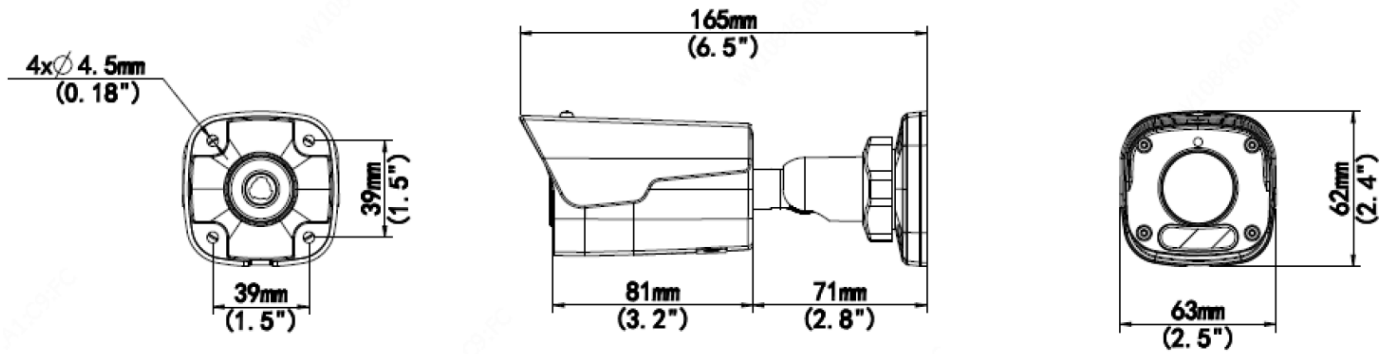

Dimensions

Accessories