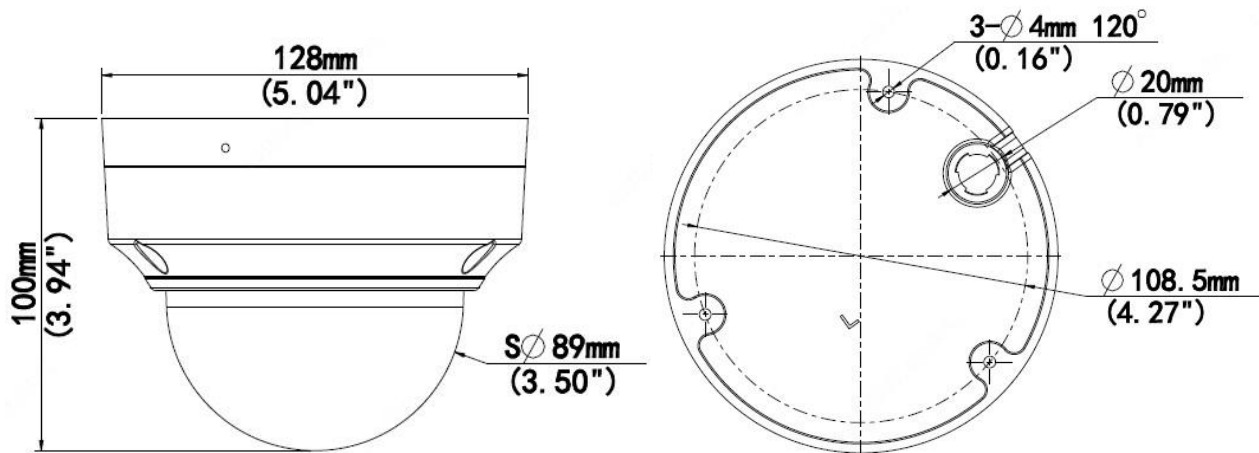

Dimensions