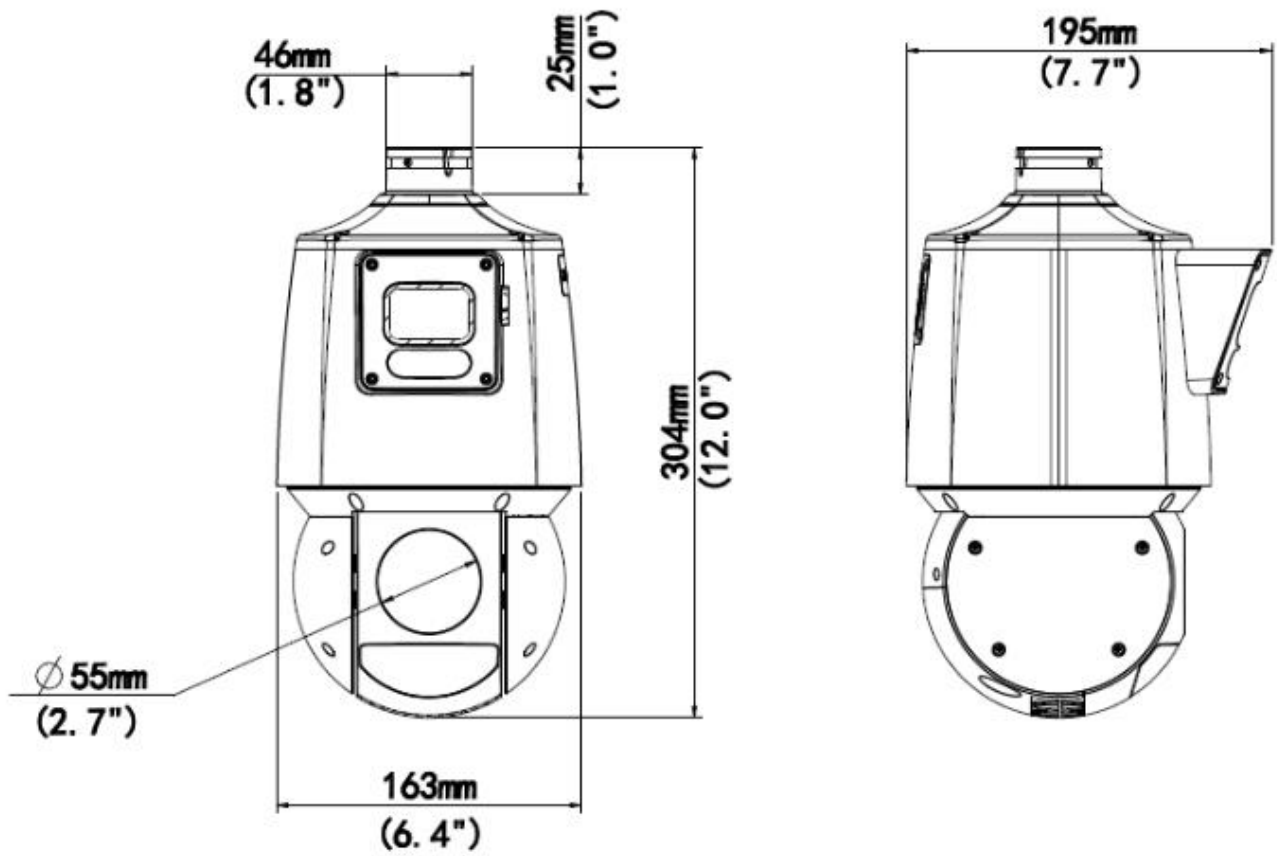

Dimensions

Accessories

HYU-CC-WE45