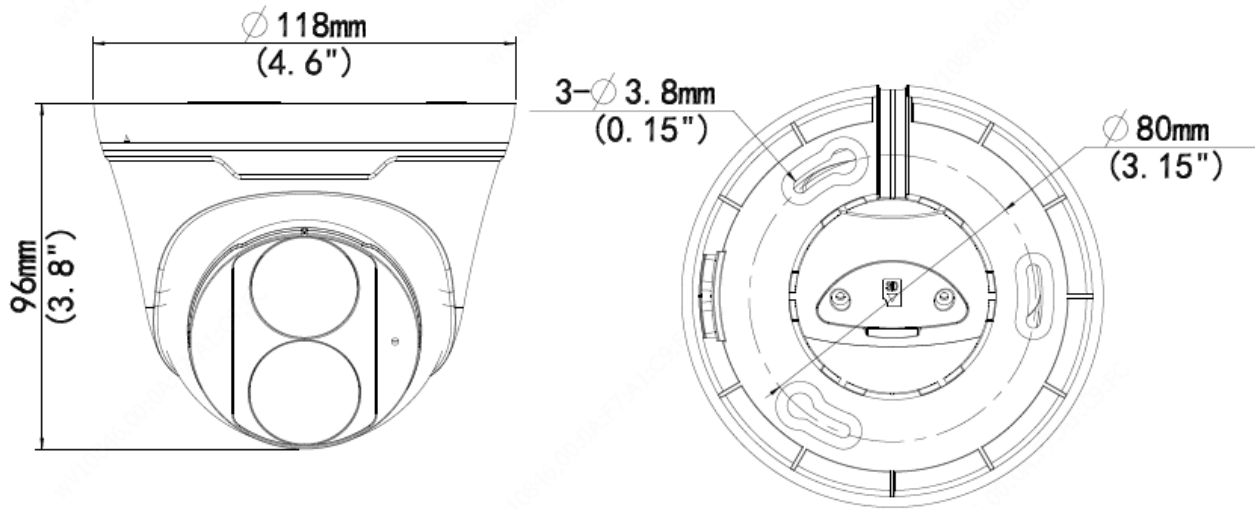

DIMENSIONS