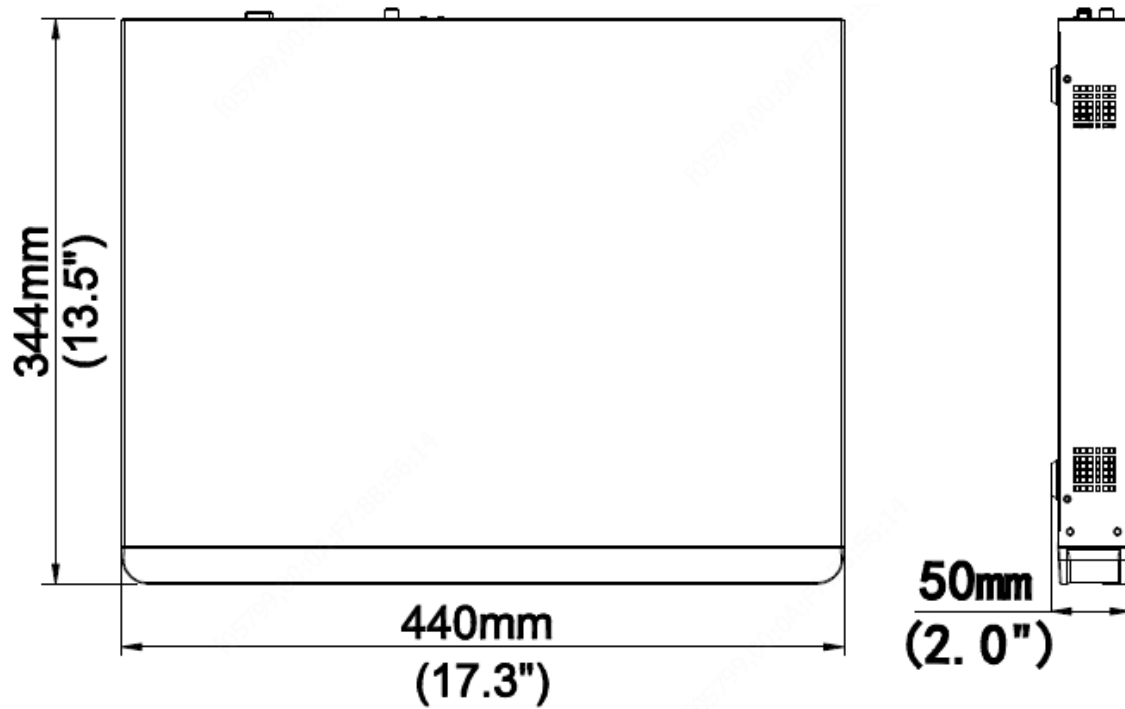

Specifications

Model	HYU-CC-RN3432002
Video/Audio Input	
IP Video Input	32-ch
Two-way Audio Input	1-ch, RCA
Network	
Incoming Bandwidth	160Mbps
Outgoing Bandwidth	64Mbps
Remote Users	128
Protocols	TCP/IP, P2P, UPnP, NTP, DHCP, PPPoE, HTTP, HTTPS, DNS, DDNS, SNMP, SMTP
Browser	IE(IE10/11) for Windows Firefox (version 52.0 and above) for Windows Chrome(version 45 and above) for Windows Edge(version 79 and above) for Windows
Video/Audio Output	
HDMI/VGA Output	HDMI: 4K (3840x2160) @30, 1920x1080p@60, 1920x1080p@50, 1600x1200@60, 1280x1024@60, 1280x720@60, 1024x768@60 VGA: 1920x1080p@60, 1920x1080p@50, 1280x1024@60, 1280x720@60, 1024x768@60
Recording Resolution	8MP/6MP/5MP/4MP/3MP/1080p/960p/720p/D1/2CIF/CIF
Synchronous Playback	32-ch
Audio Compression	G.711A, G.711U
Audio Output	1-ch, RCA
Live view display	1/4/6/8/9/16/25/36
Corridor Mode Screen	3/4/5/7/9/10/12/16/32
Decoding	
Decoding format	Ultra 265/H.265/H.264
Live view/Playback	8MP/6MP/5MP/4MP/3MP/1080p/960p/720p/D1/2CIF/CIF
Capability	2 x 4K@30, 3 x 5MP@30, 4 x 4MP@30, 5 x 3MP@30, 8 x 1080p@30, 16 x 720p@30, 32 x D1
Snapshot	
FTP/Schedule/Event Snapshot	4-ch snapshot, up to D1 resolution
Hard Disk	
SATA	4 SATA interface
Capacity	up to 8TB for each disk (The maximum HDD capacity varies with environment temperature)
Smart	
VCA Detection by Camera	Face Detection, Intrusion Detection, Cross Line Detection, Enter Area, Leave Area, Defocus Detection, Scene Change Detection, Object Left Behind, Object Removed, Auto Tracking
VCA Search	Face Search, Behaviour Search
People counting	People Flow Counting, Crowd Density Monitoring
Smart Intrusion Prevention (SIP) by Camera	8-ch
External Interface	

Dimensions

Rear Panel