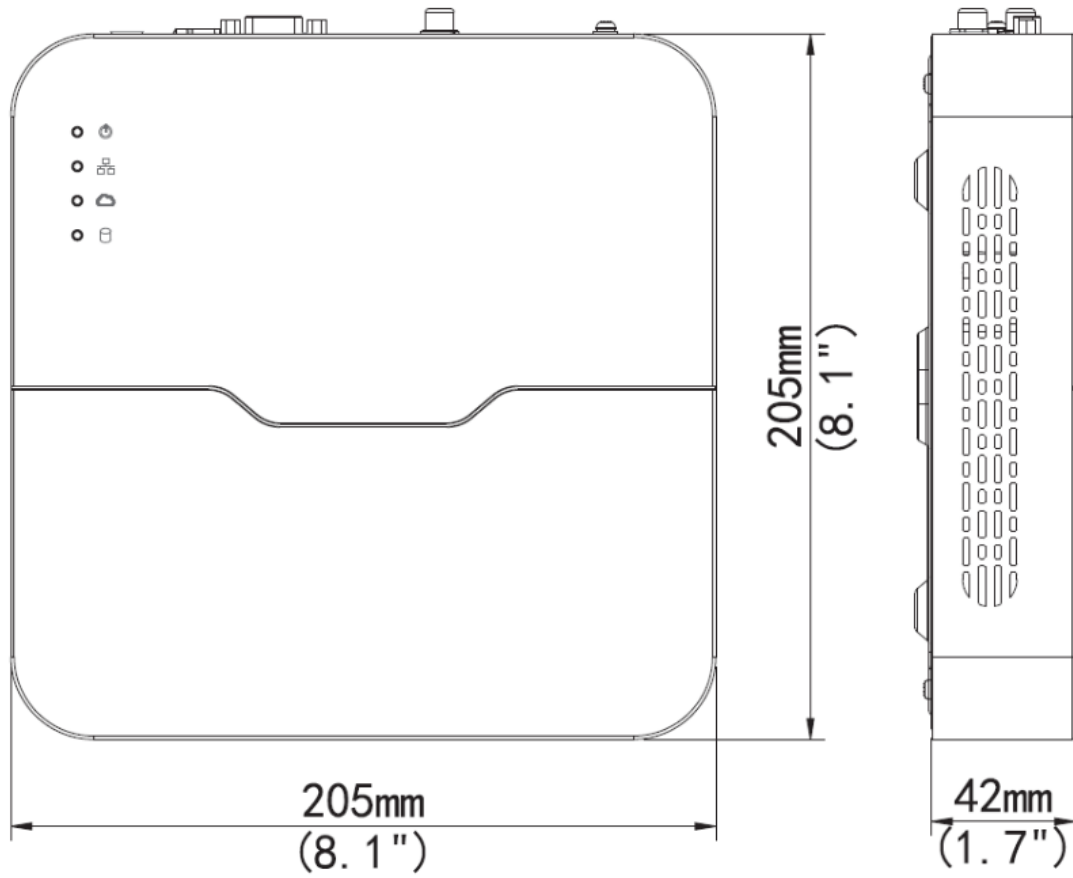

Network Video Recorder HYU-CC-RN314001

Key Features

- Support Ultra 265/H.265/H.264 video formats
- 4-channel input
- Third-party IP cameras supported with ONVIF conformance: Profile S, Profile G, Profile T
- Support 1-ch HDMI, 1-ch VGA
- HDMI and VGA simultaneous output
- Up to 2MP resolution recording
- 1 SATA HDD, up to 10 TB
- Support cloud upgrade

Specifications

Model	HYU-CC-RN314001
Video/Audio Input	
IP Video Input	4-ch
Network	
Incoming Bandwidth	40Mbps
Outgoing Bandwidth	40Mbps
Remote Users	128
Protocols	P2P, UPnP, NTP, DHCP, PPPoE
Video/Audio Output	
HDMI/VGA Output	HDMI: 1920x1080p/60Hz, 1920x1080p/50Hz, 1600x1200/60Hz, 1280x1024/60Hz, 1280x720/60Hz, 1024x768/60Hz VGA: 1920x1080p/60Hz, 1920x1080p/50Hz, 1600x1200/60Hz, 1280x1024/60Hz, 1280x720/60Hz, 1024x768/60Hz
Recording Resolution	1080p/960p/720p/D1/2CIF/CIF
Synchronous Playback	4-ch
Corridor Mode Screen	3/4
Decoding	
Decoding format	Ultra 265/H.265/H.264
Liveview/Playback	1080p/960p/720p/D1/2CIF/CIF
Capability	4 x 1080p@20, 4 x 720p@30
Hard Disk	
SATA	1 SATA interface
Capacity	up to 10TB for each disk
External Interface	
Network Interface	1 RJ45 10M/100M self-adaptive Ethernet Interface
USB Interface	Rear panel: 2 x USB2.0
General	
Power Supply	12V DC Power Consumption: ≤3.2 W (without HDD)
Dimensions (W×D×H)	205mm × 205mm × 42mm (8.1" × 8.1" × 1.7")
Weight (without HDD)	0.51kg (1.12lb)
Working Environment	-10°C ~ +55°C (+14°F ~ +131°F), Humidity ≤ 90% RH (non-condensing)

Dimensions

Rear Panel