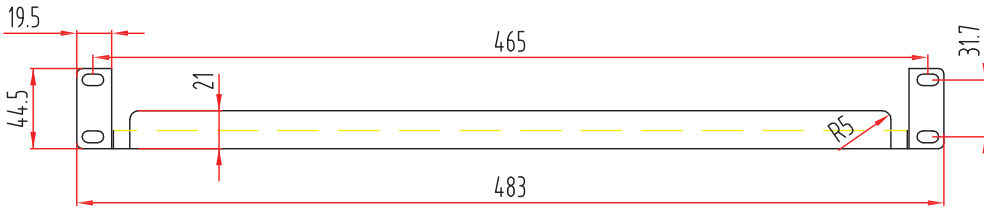

# 1U 19" Vented cantilever shelf

User Manual

---

HYU-NE-SH1U30001

<b>Model No</b>	<b>HYU-NE-SH1U30001</b>
<b>Thickness</b>	1.2mm