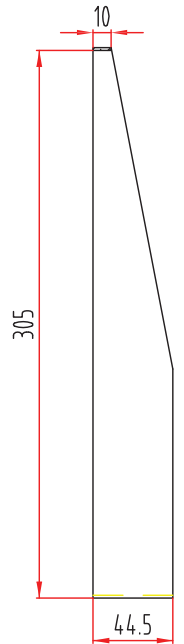

# 1U 19" Vented cantilever shelf

User Manual

---

HYU-NE-SH1U30001

<b>Model No</b>	<b>HYU-NE-SH1U30001</b>
<b>Thickness</b>	1.2mm