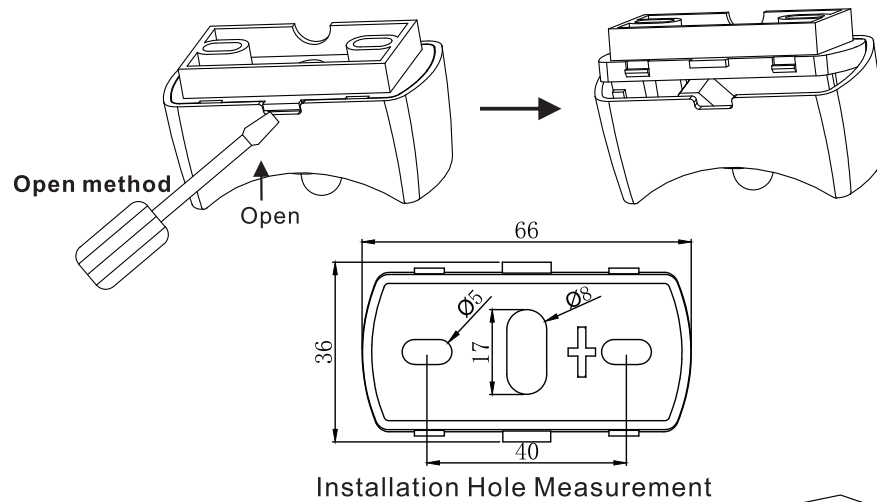

User Manual

LED INDICATOR
BP-FD-LED102

Enjoy it.

Entrance Indicator Operating Instruction Manual

MODEL: BP-FD-LED102

Work Voltage : 1.9~2.5VDC

Work Current : $\leq 5\text{mA}$

Lamp: Red $\phi 10$ LED

Size: 70.5*36*38mm

Entrance Indicator Operating Instruction Manual

MODEL: BP-FD-LED102

Work Voltage : 1.9~2.5VDC

Work Current : $\leq 5\text{mA}$

Lamp: Red $\phi 10$ LED

Size: 70.5*36*38mm

For Inquiries, Please contact: