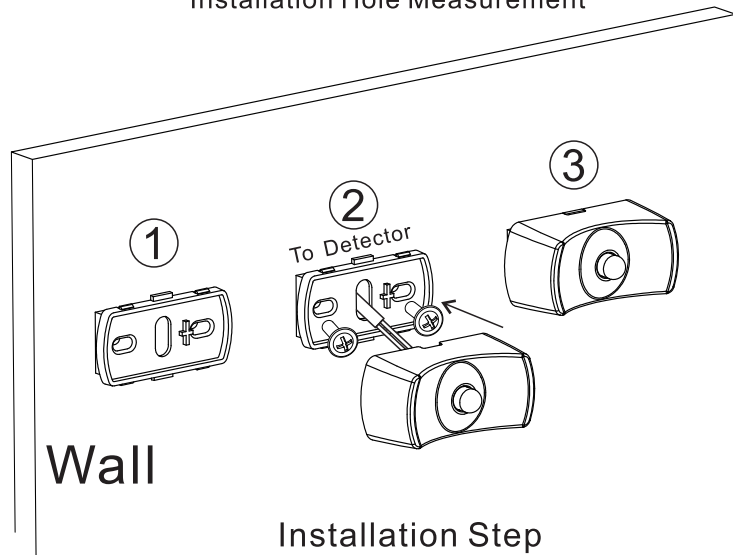

User Manual

LED INDICATOR
BP-FD-LED102

Enjoy it.

Entrance Indicator Operating Instruction Manual

MODEL: BP-FD-LED102

Work Voltage : 1.9~2.5VDC

Work Current : $\leq 5\text{mA}$

Lamp: Red $\phi 10$ LED

Size: 70.5*36*38mm

Entrance Indicator Operating Instruction Manual

MODEL: BP-FD-LED102

Work Voltage : 1.9~2.5VDC

Work Current : $\leq 5\text{mA}$

Lamp: Red $\phi 10$ LED

Size: 70.5*36*38mm

For Inquiries, Please contact: