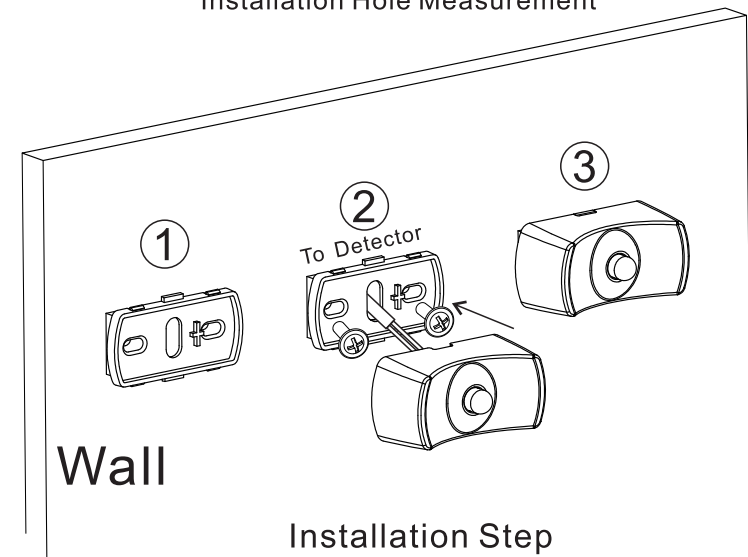

User Manual

LED INDICATOR
BP-FD-LED102

Enjoy it.

Entrance Indicator Operating Instruction Manual

MODEL: BP-FD-LED102

Work Voltage : 1.9~2.5VDC

Work Current : $\leq 5\text{mA}$

Lamp: Red $\phi 10$ LED

Size: 70.5*36*38mm

Entrance Indicator Operating Instruction Manual

MODEL: BP-FD-LED102

Work Voltage : 1.9~2.5VDC

Work Current : $\leq 5\text{mA}$

Lamp: Red $\phi 10$ LED

Size: 70.5*36*38mm

For Inquiries, Please contact: