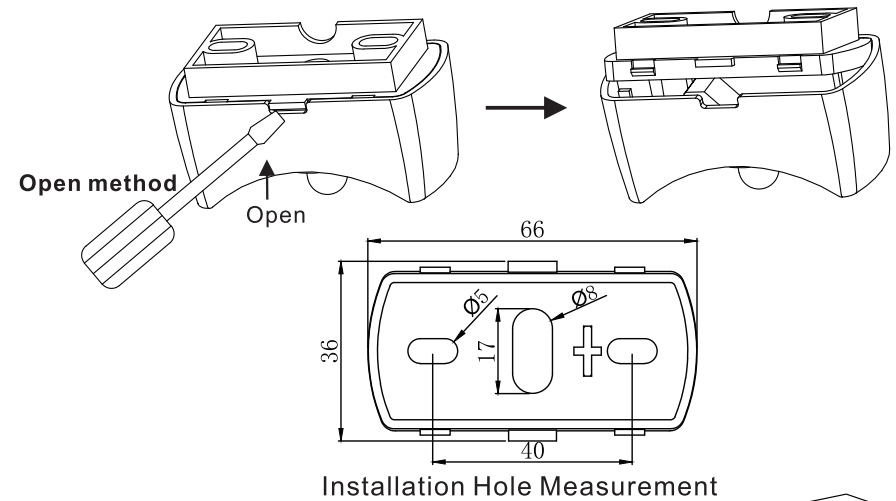

User Manual

LED INDICATOR
BP-FD-LED102

Enjoy it.

Entrance Indicator Operating Instruction Manual

MODEL: BP-FD-LED102

Work Voltage : 1.9~2.5VDC

Work Current : $\leq 5\text{mA}$

Lamp: Red $\phi 10$ LED

Size: 70.5*36*38mm

Entrance Indicator Operating Instruction Manual

MODEL: BP-FD-LED102

Work Voltage : 1.9~2.5VDC

Work Current : $\leq 5\text{mA}$

Lamp: Red $\phi 10$ LED

Size: 70.5*36*38mm

For Inquiries, Please contact: