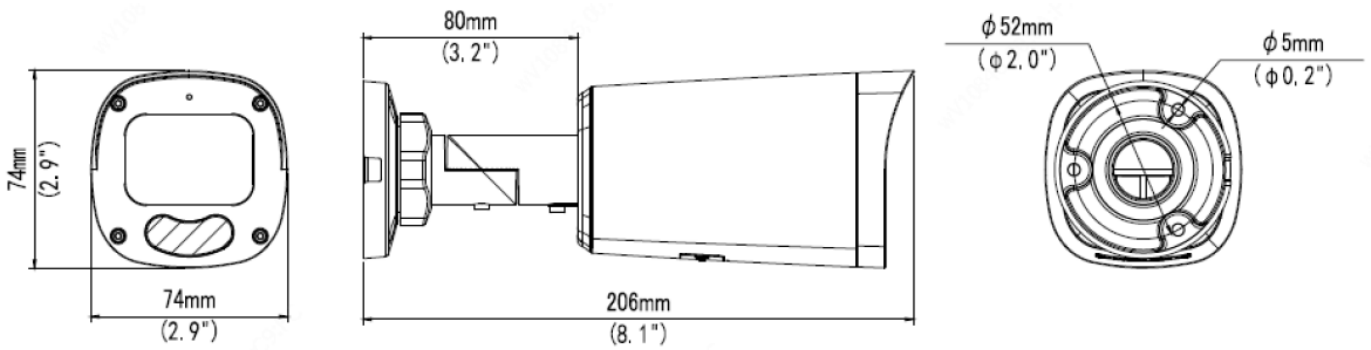

### Key Features

- High quality image with 5MP, 1/2.7" CMOS sensor
- 5MP (2880\*1620)@ 25/20fps; 4MP (2560\*1440)@ 25/20fps; 3MP (2304\*1296)@ 30/25fps; 2MP (1920\*1080)@30/25fps
- Ultra 265, H.265, H.264, MJPEG
- 120dB true WDR technology enables clear image in strong light scene
- Support 9:16 Corridor Mode
- Built-in Mic
- Smart IR, up to 50m (164ft) IR distance
- Supports 256 G Micro SD card
- IP67 protection
- Support PoE power supply
- 3-Axis

### Dimensions