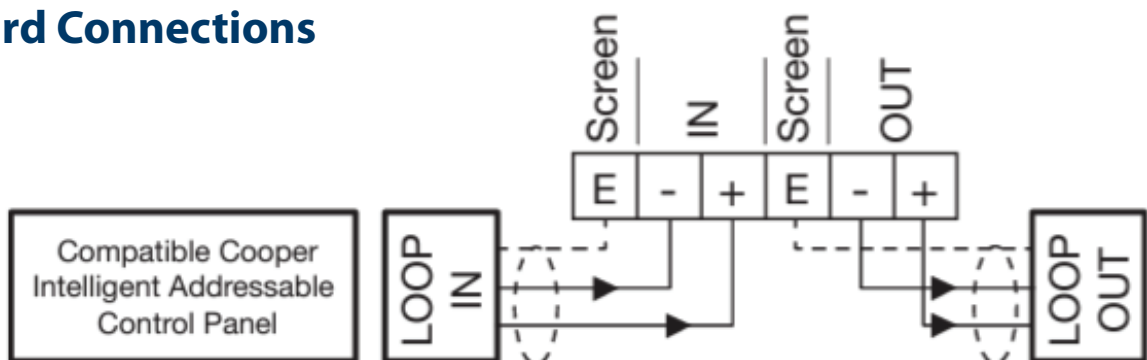

INSTALLATION

CONSTRUCTION MATERIAL	ABS
MOUNTING METHOD	Surface mounting
CABLE ENTRY	Rear
SUITABLE FOR	Wall Mounting

OPERATING CONDITIONS

SYSTEM TYPOLOGY	Addressable
ADDRESSING MODE	Soft addressing
TYPE OF CURRENT	DC

PERFORMANCE

LAMP TYPE	LED
TYPE OF ACOUSTIC SIGNAL DEVICE	Sound generator
TYPE OF ACOUSTIC SIGNAL	Programmable
TYPE OF OPTICAL SIGNAL	Flash light
TONES	4
VOICE TONES	No

Standard Connections

WARNING:

Do NOT use high voltage testers if ANY equipment is connected to the system.

Screen (earth) must be continuous along entire length of loop.