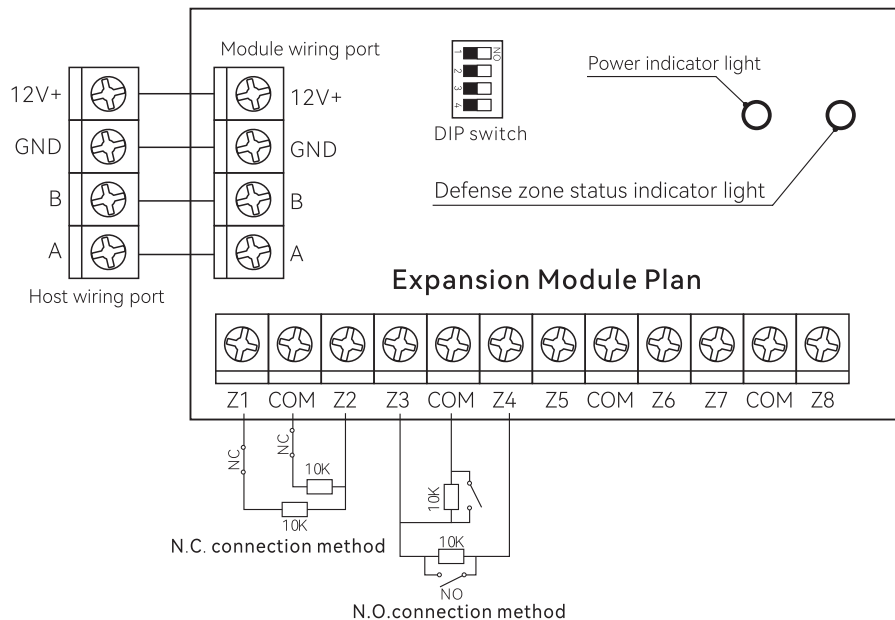

User Manual

8 Zone expand module BP-ZEM08

For Inquiries, Please contact:

Security Shop
Vladimira Popovica 6/6/A606
11070 Novi Beograd, Serbia
Tell: +381 11 318 68 68
office@securityshop.rs

Imported/Distributed by Security Shop doo
license of Blaupunkt
www.blaupunkt.com
Made in China

Enjoy it.

1. Introduction

* Module function: When the host alarms, the output port corresponding to the alarm zone on the module will be open or short circuited.

* Power indicator light: always on when powered on.

* Defense zone status indicator light: It flashes slowly when the defense zone is enabled and normal, and remains on when the defense zone malfunctions.

Note: See the host manual for the number of expansion modules that the host can access. Each module can output 8 channels of switching value. When multiple modules are used at the same time, each module is in parallel with the host's wiring port, and the module's Dip switch cannot be repeated.

* DIP switch: there are four Dip switch on the relay, and the address code can be dialed out. See the host manual for details. The following host dialing methods are for reference.

* BP-AP512NGW - Setting the switch to OFF is valid.