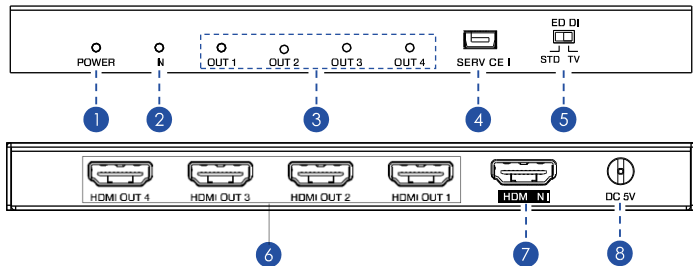

4. Specifications

Technical	
Video Bandwidth	600MHz/18Gbps
Input Ports	1×HDMI Type A[19-pin female]
Output Ports	4×HDMI Type A[19-pin female]
Output Resolution	480i ~1080p50/60, 4Kx2K@24/30, 4k2k@60Hz
ESD Protection	Human Body model: ±8kV (Air-gap discharge) , ±4kV (Contact discharge)
Power Supply	5V/1A DC (US/EU standards, CE/FCC/UL certified)
Dimensions	63mm (W) × 163mm (D) × 16mm (H)
Weight	260g
Chassis Material	Metal
Silkscreen Color	Black
Operating Temperature	0°C ~ 40°C / 32°F ~ 104°F
Storage Temperature	-20°C ~ 60°C / -4°F ~ 140°F
Relative Humidity	20~90% RH (non-condensing)
Power Consumption	2W

5. Operation Controls and Functions