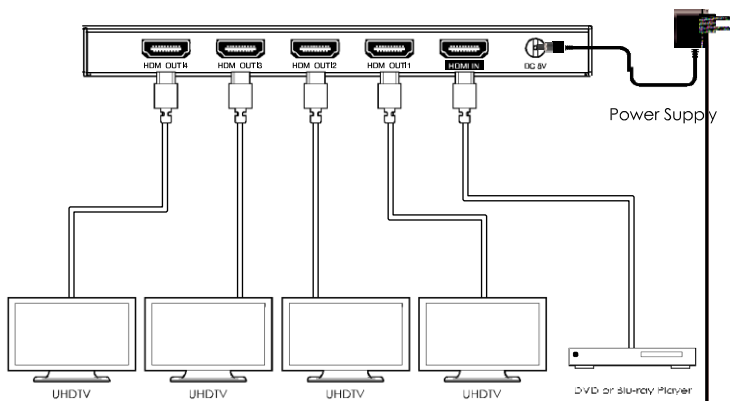

Number	Name	Function description
1	POWER LED	This blue LED illuminate when the device is connected with power supply.
2	IN LED	This blue LED illuminate when the Source connected to the device.
3	OUT LED	These blue LEDs will light up to indicate which HDMI outputs are connected to an active TV/ display/monitor.
4	SERVICE	Firmware update use only.
5	EDID STD	When in 'STD' mode, the unit will use its own built-in EDID settings. In this mode, the video output will be set to 1080p@60Hz and the audio output at LPCM 2CH Stereo. Use this mode if there are display problems in TV Mode.
	EDID TV	When in 'TV' mode, the unit will read the EDID settings of the display device connected to HDMI OUT 1. If it detects a 4K2K capable EDID setting it will transmit the signal in that format to all outputs. If no 4K2K capable EDID is detected then the unit will output the best resolution that all displays can support.
6	HDMI OUT 1~4	Connect each of the HDMI outputs to an HDMI display for simultaneous HDMI distribution, or cascade the output to another transmitter to extend the operating distance.
7	HDMI IN	Connect the input port to the HDMI splitter output of your source device such as a DVD player or set-top box with an HDMI cable.
8	DC 5V	Plug the 5V DC power supply into the unit and connected the adaptor to an AC outlet.

6. Application Example